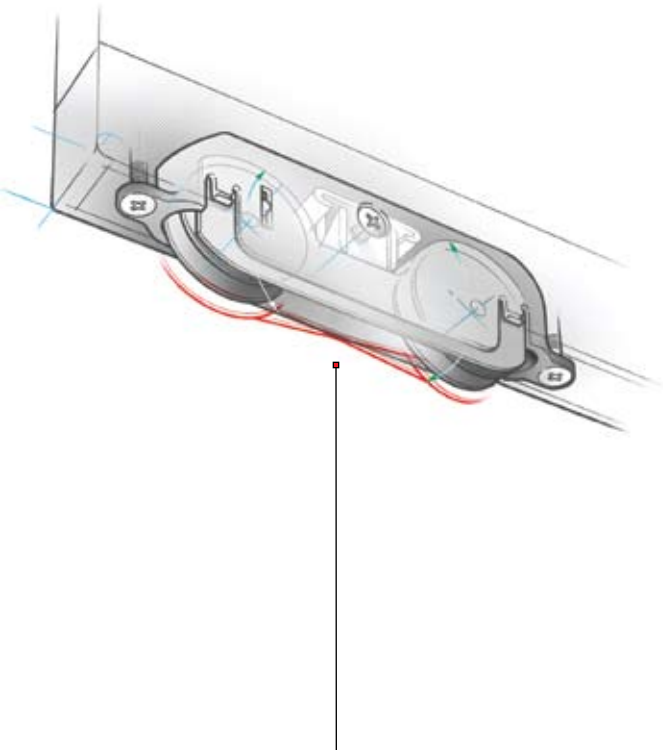

Milgard's aluminum patio door offers effortless, worry-free operation for a lifetime.

Milgard aluminum windows can be combined and matched to build just about any configuration you can dream up. And because of aluminum's inherent strength, these configurations aren't hindered by large mullions or other view-robbing structural members. Beyond rectangular shapes, our aluminum windows are available in a variety of radius and arch-top designs.

For replacement window use, Milgard offers our Z-Bar™ line of aluminum windows, offering a solution for stucco applications without removal of the old window system. This method of replacement avoids disruption of the original building envelope. We also offer an H-Bar™ window system for replacement of old sloped sill wood windows. Ask your Milgard representative for more information about these unique window systems.

Our comprehensive aluminum line is also complemented by a line of matching, sliding patio doors, available in two, three and four panel configurations. A screen with color-matched extruded frame is included with all operable windows and doors.